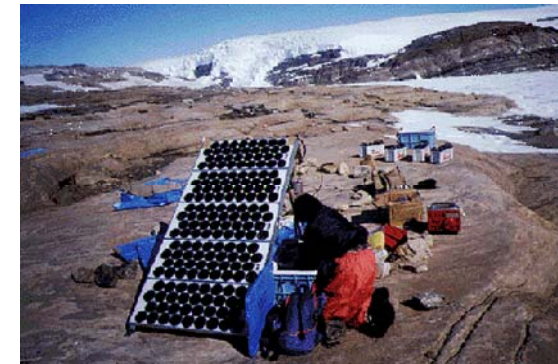

JARE_GARNET: LHB

Monitoring (SKL)