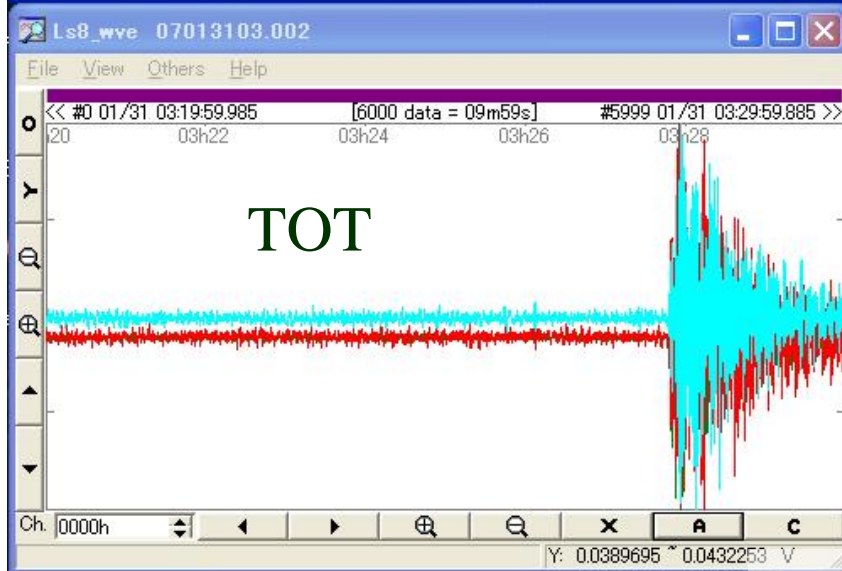

Solar panels
90W x 3

Shield batteries 70 Ah x 8
& Data Logger

CMG-40T
seismometer

2007/1/29 18:27

Tele-seismic waveforms for ice-sheet (S16), & outcrop (TOT) stations

2008, Jan, two events

Ice-Sheet Station; BTN