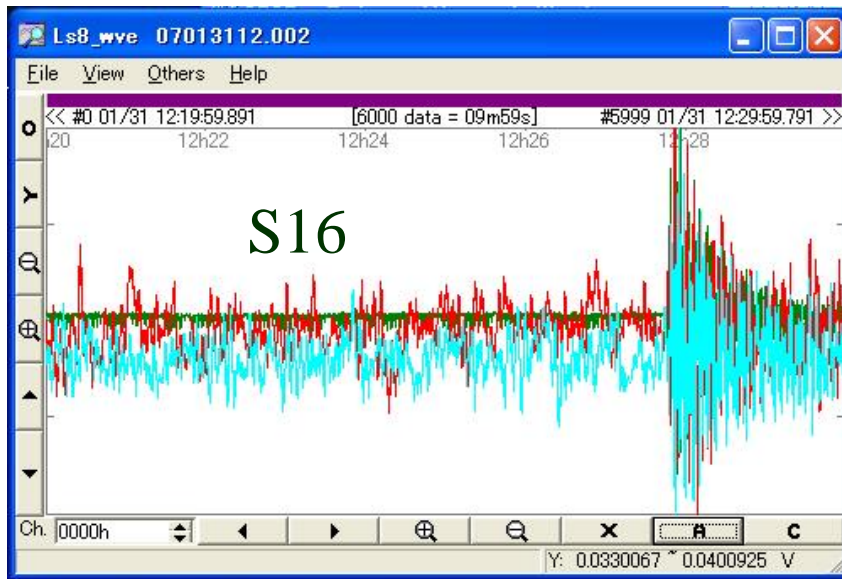

Solar panels
90W x 3

Shield batteries 70 Ah x 8
& Data Logger

CMG-40T
seismometer

2007/1/29 18:27

Tele-seismic waveforms for ice-sheet (S16), & outcrop (TOT) stations

2008, Jan, two events

Ice-Sheet Station; BTN