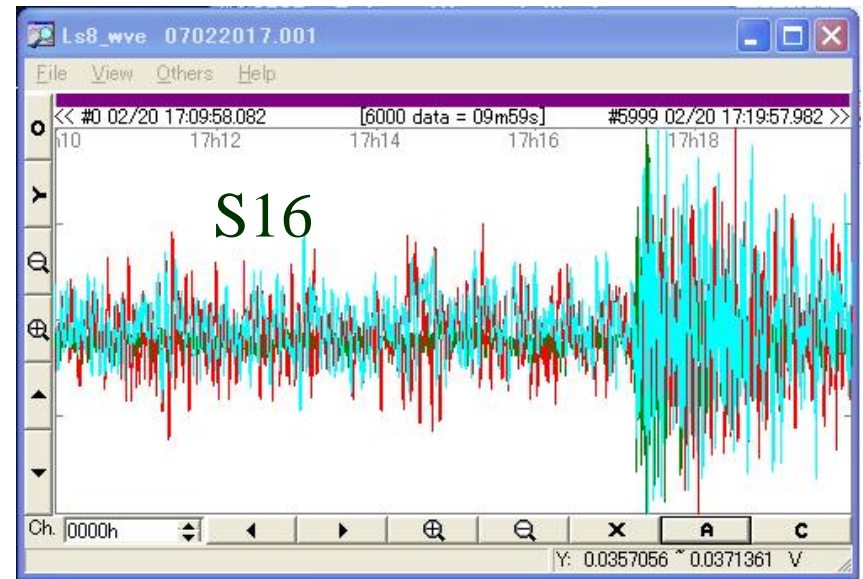

Solar panels
90W x 3

Shield batteries 70 Ah x 8
& Data Logger

CMG-40T
seismometer

2007/1/29 18:27

Tele-seismic waveforms for ice-sheet (S16), & outcrop (TOT) stations

2008, Jan, two events

Ice-Sheet Station; BTN