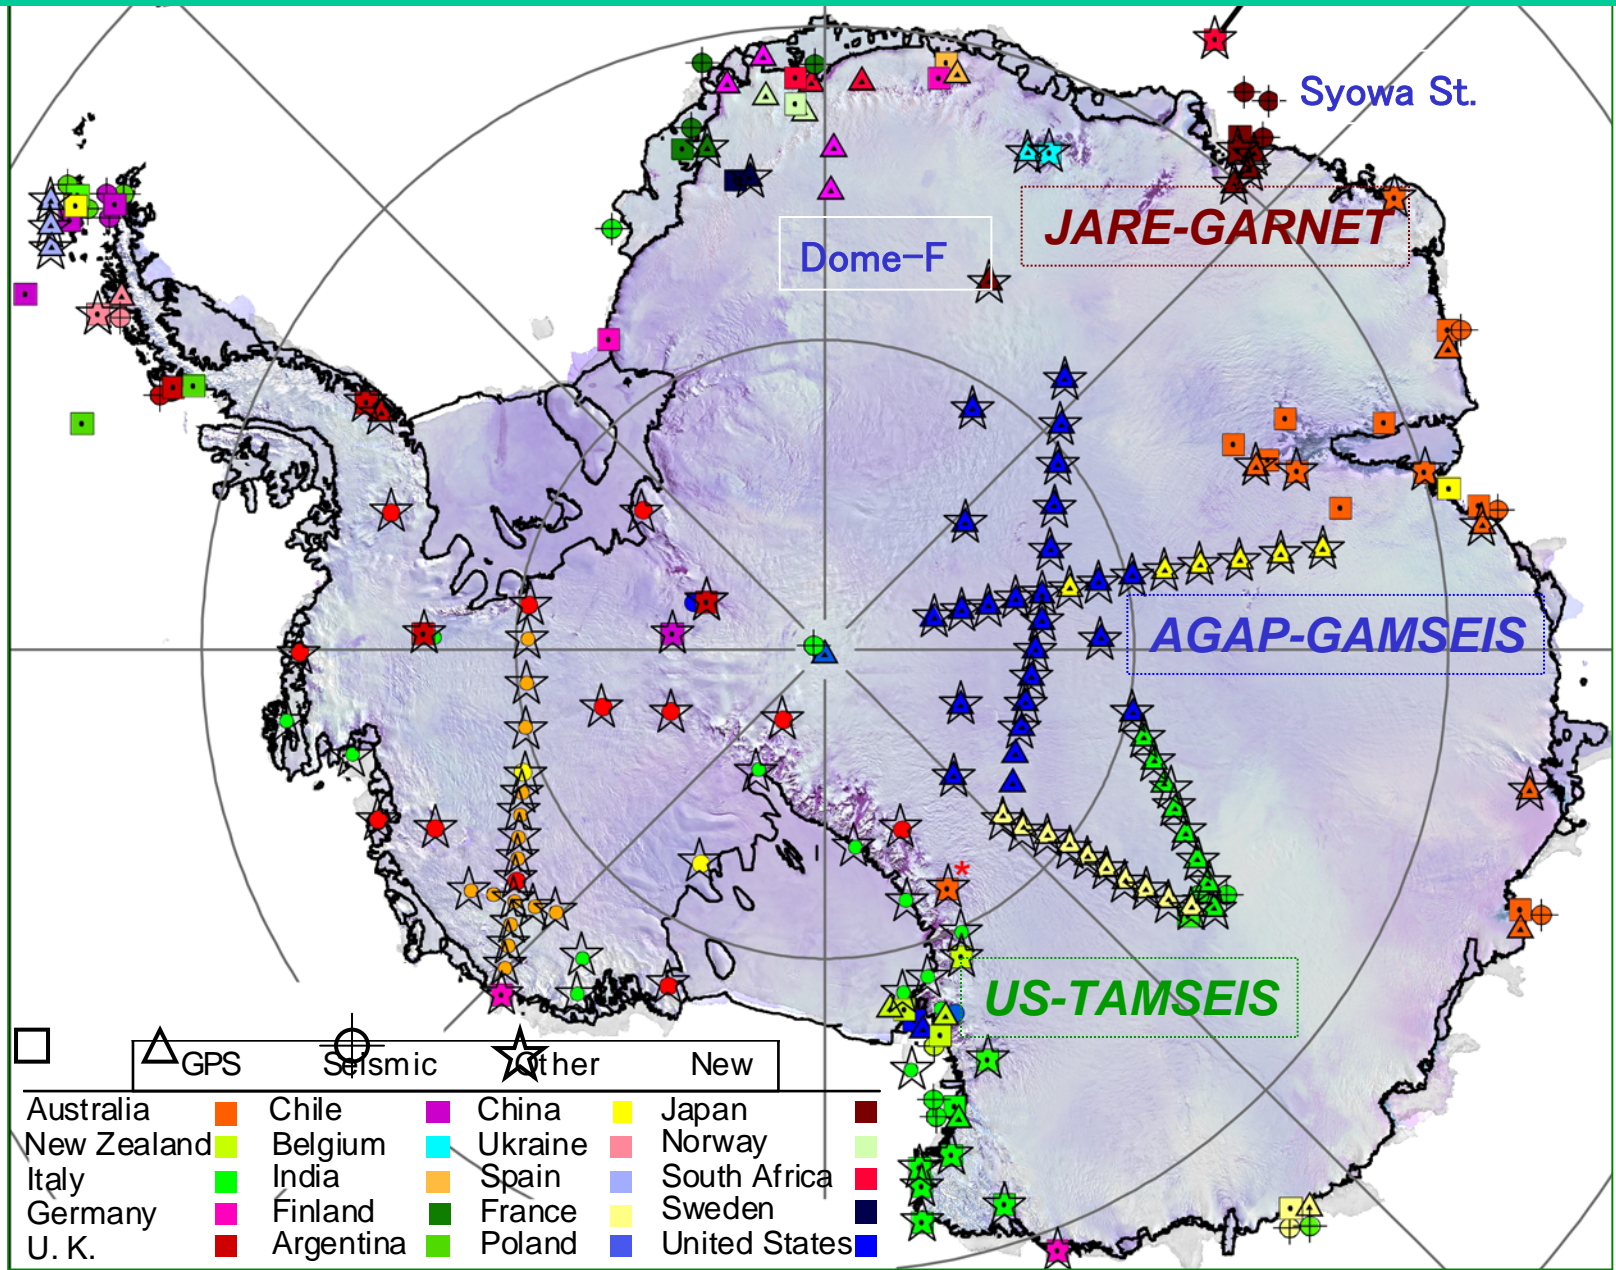

IPY 2007-2008: Seismic St.

JARE_GARNET: LHB

Monitoring (SKL)

IPY station (RDV)

IPY Bran New in 2007, 2008

●

Ice-Sheet Station; S16

- set up from 2007 Jan -

Solar panels
90W x 3

Shield batteries 70 Ah x 8
& Data Logger

CMG-40T
seismometer

2007/1/29 18:27

Tele-seismic waveforms for ice-sheet (S16), & outcrop (TOT) stations

2008, Jan, two events

Ice-Sheet Station; BTN

- set up from 2008 Jan -