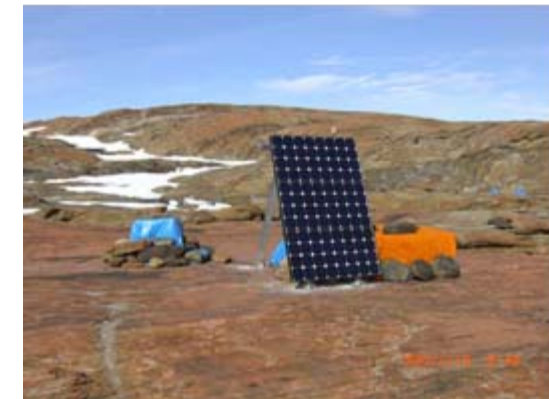

IPY 2007-2008: Seismic St.

JARE_GARNET: LHB

Monitoring (SKL)

IPY station (RDV)

IPY Bran New in 2007, 2008

●

Ice-Sheet Station; S16

- set up from 2007 Jan -

Solar panels
90W x 3

Shield batteries 70 Ah x 8
& Data Logger

CMG-40T
seismometer

2007/1/29 18:27

Tele-seismic waveforms for ice-sheet (S16), & outcrop (TOT) stations

2008, Jan, two events

Ice-Sheet Station; BTN