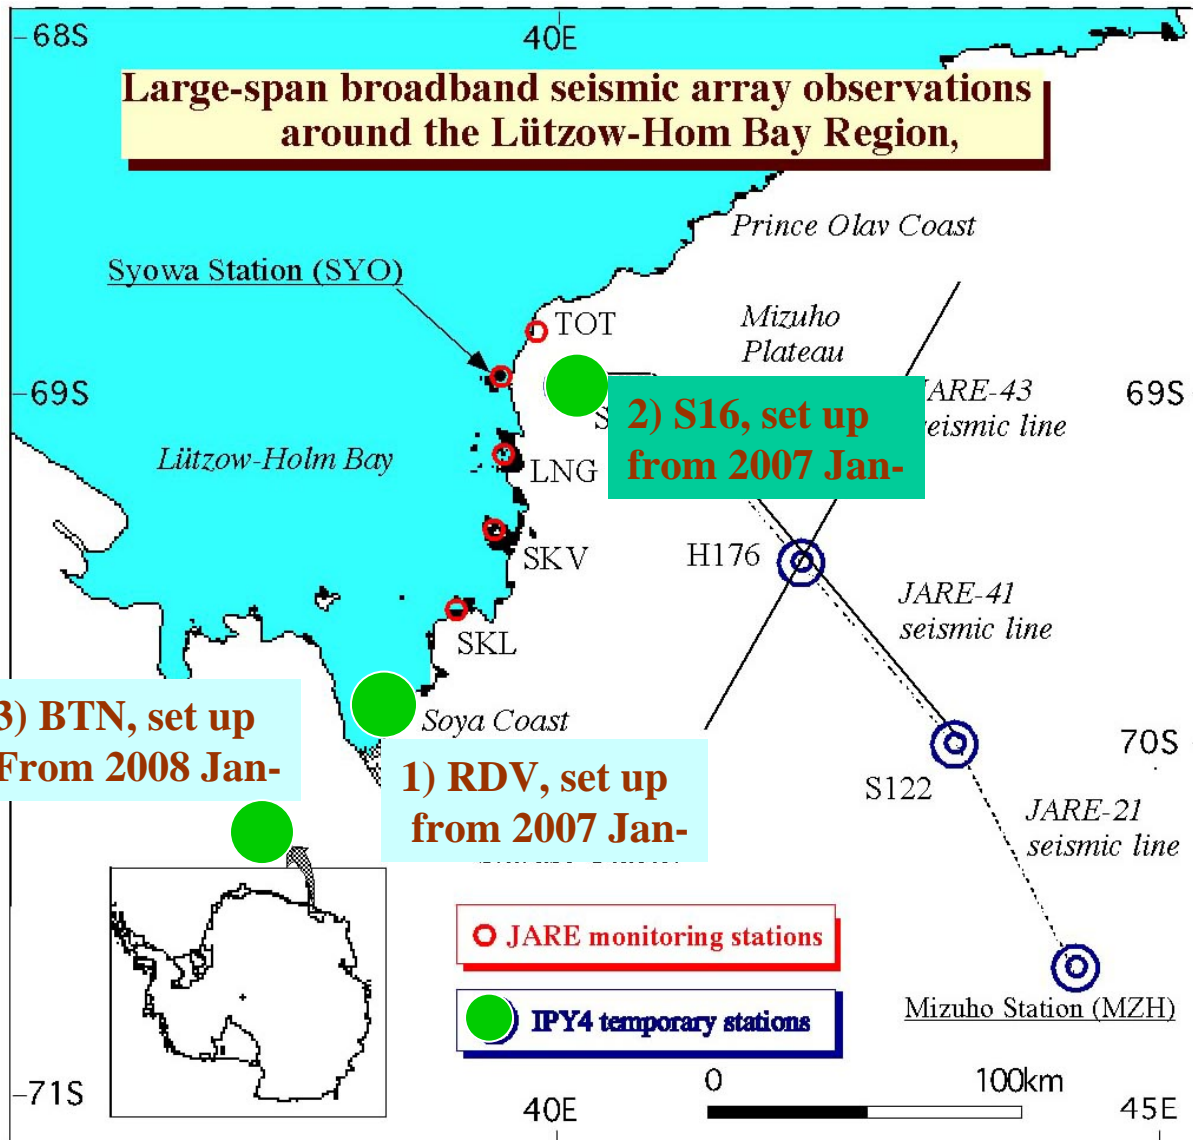

IPY 2007-2008: Seismic St.

JARE_GARNET: LHB

Monitoring (SKL)

IPY station (RDV)

IPY Bran New in 2007, 2008

●

Ice-Sheet Station; S16

- set up from 2007 Jan -

Solar panels
90W x 3

Shield batteries 70 Ah x 8
& Data Logger

CMG-40T
seismometer

2007/1/29 18:27

Tele-seismic waveforms for ice-sheet (S16), & outcrop (TOT) stations

2008, Jan, two events

Ice-Sheet Station; BTN

- set up from 2008 Jan -