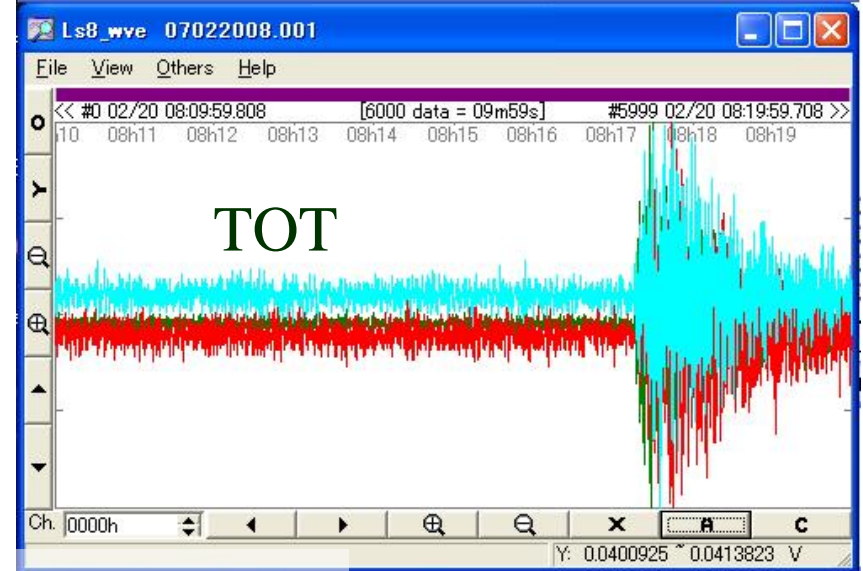

Solar panels
90W x 3

Shield batteries 70 Ah x 8
& Data Logger

CMG-40T
seismometer

2007/1/29 18:27

Tele-seismic waveforms for ice-sheet (S16), & outcrop (TOT) stations

2008, Jan, two events

Ice-Sheet Station; BTN