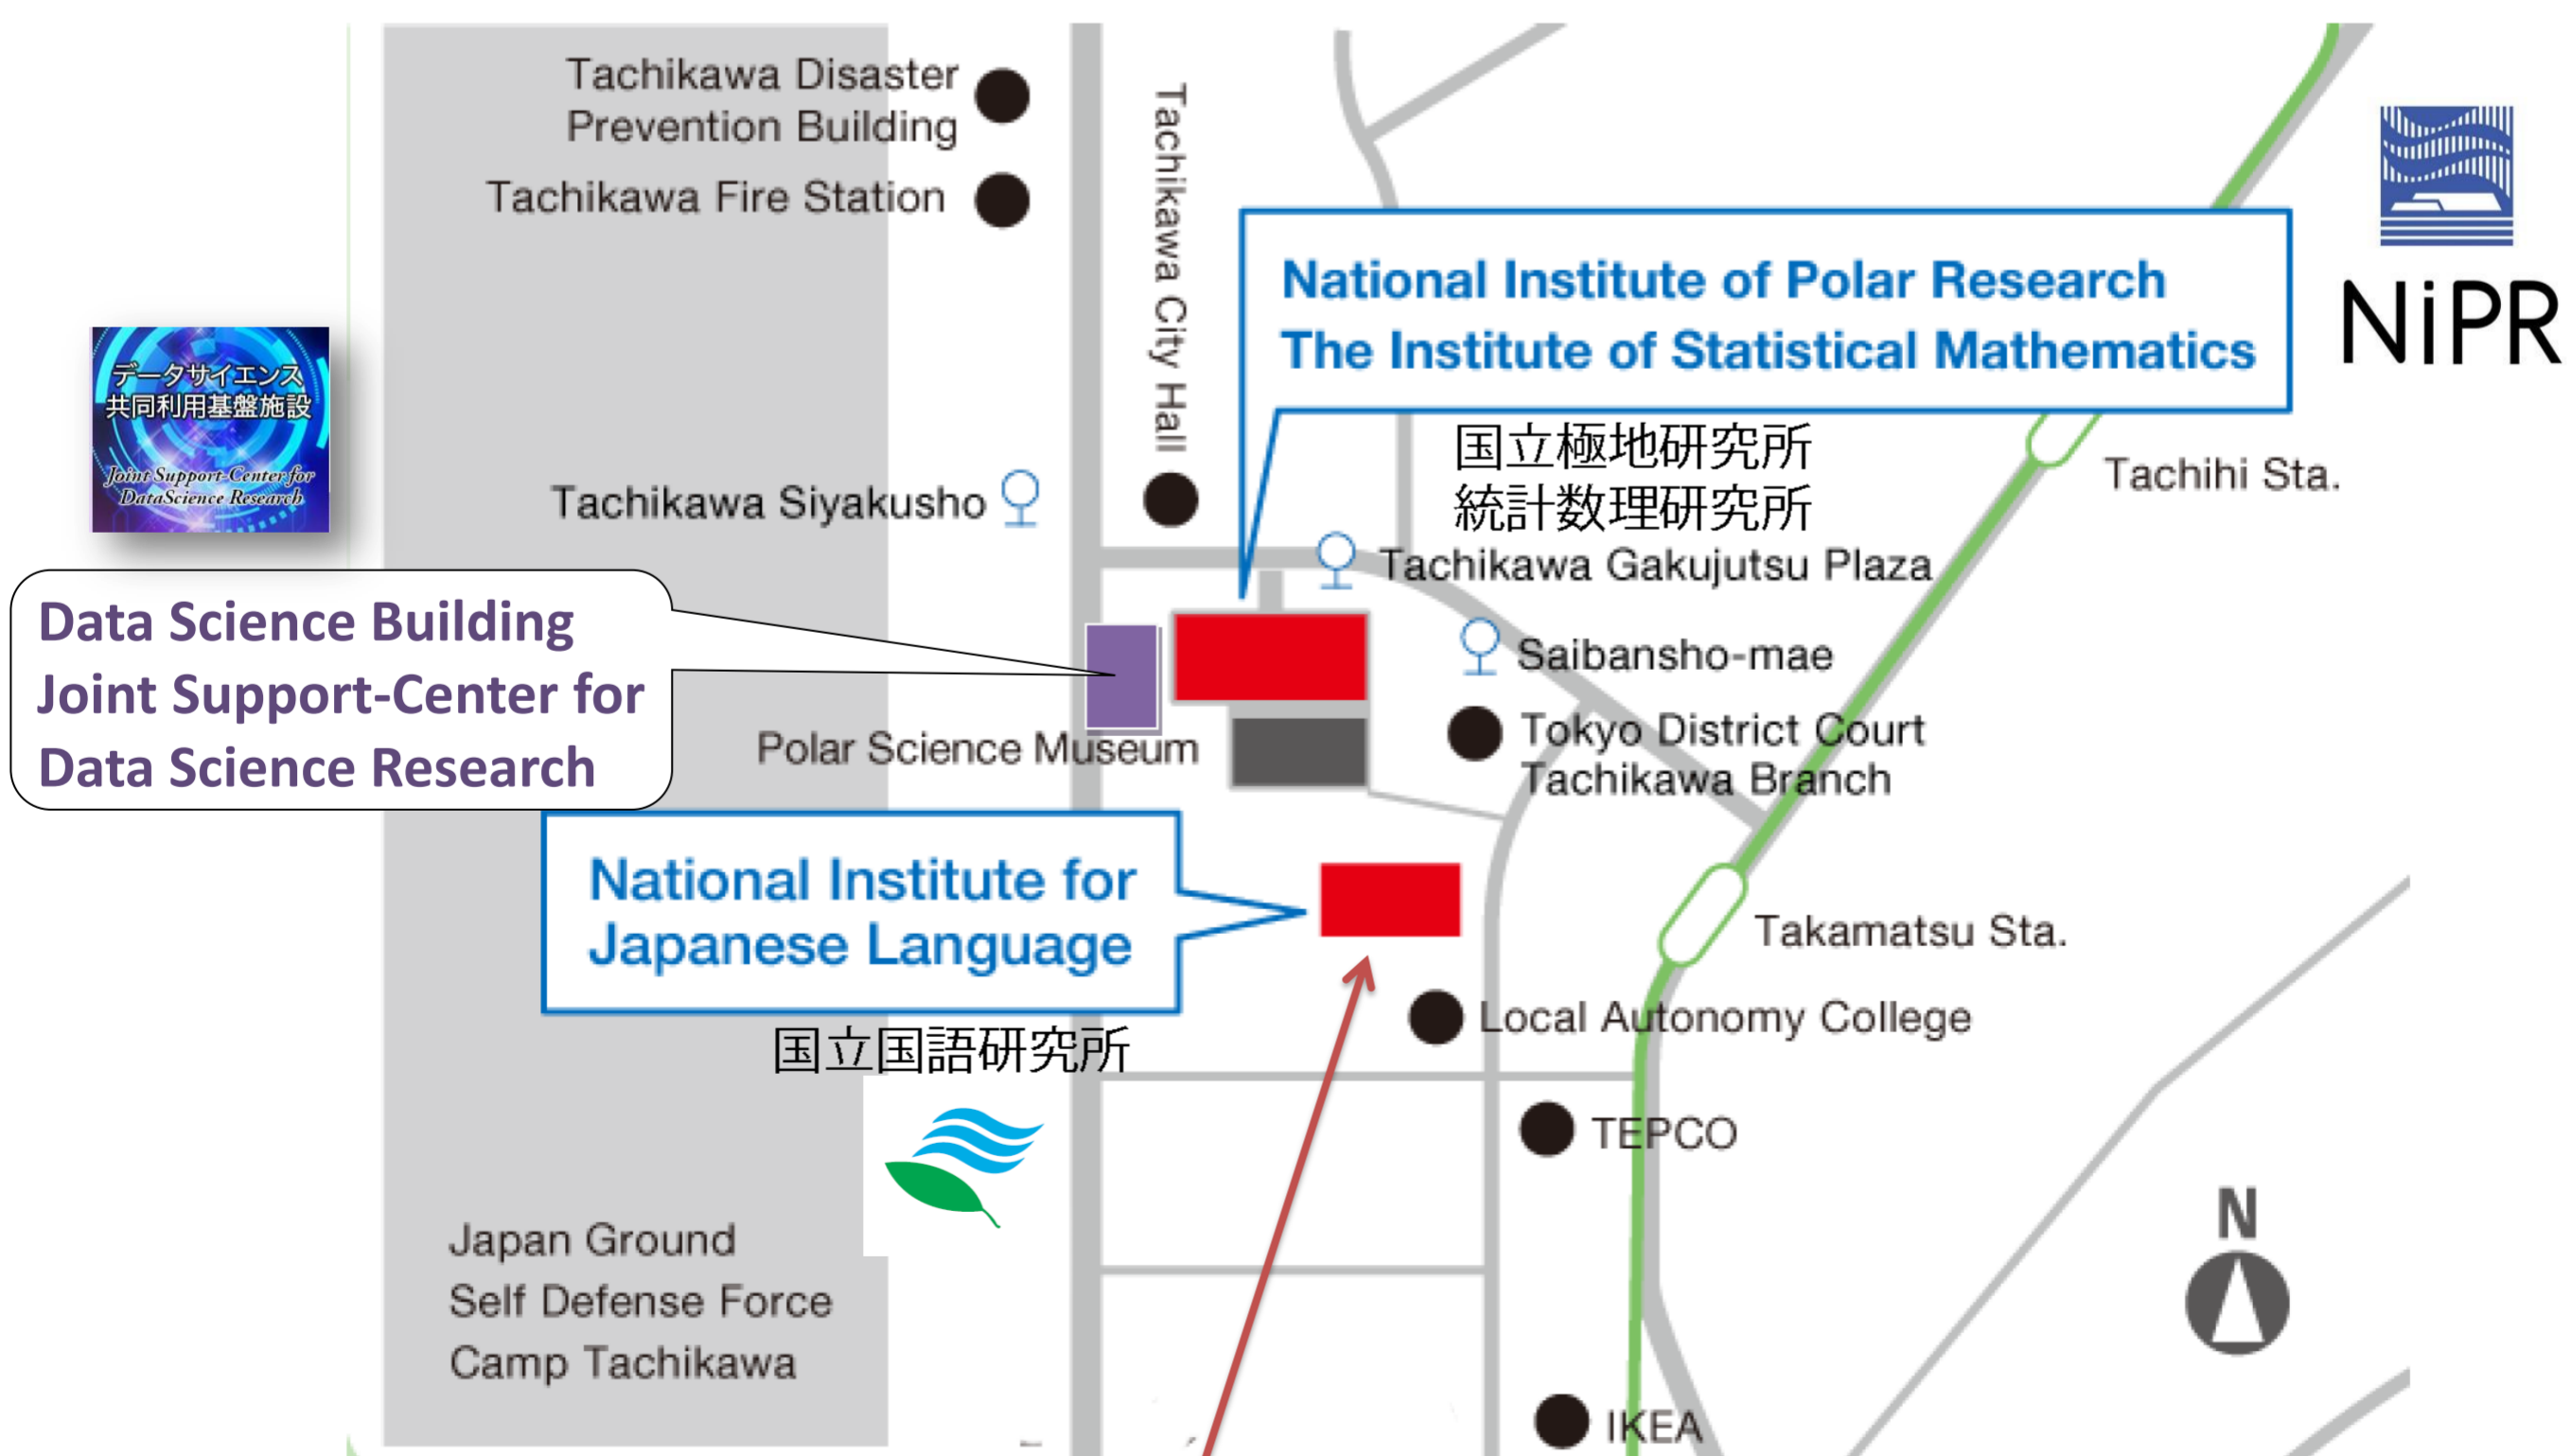

Floor Map of NIPR

国立極地研究所フロアマップ

ISM
Seminar Room D304 and D305
統計研セミナー室

Multipurpose Conference room, 3F Polar Research Bld.
多目的会議室 極地観測棟3階

Main Entrance-South
南口玄関

Poster display at 1F Entrance Hall
交流アトリウムポスター発表会場

Tuesday 5 December 2017
@ Lecture Room (4F, NIPR)

International Workshop on Sharing, Citation and Publication of Scientific Data across Disciplines

Venue & Map

Wednesday 6, & Thursday 7 December 2017
@ Multi-Purpose Meeting Room (2F, NINJAL)